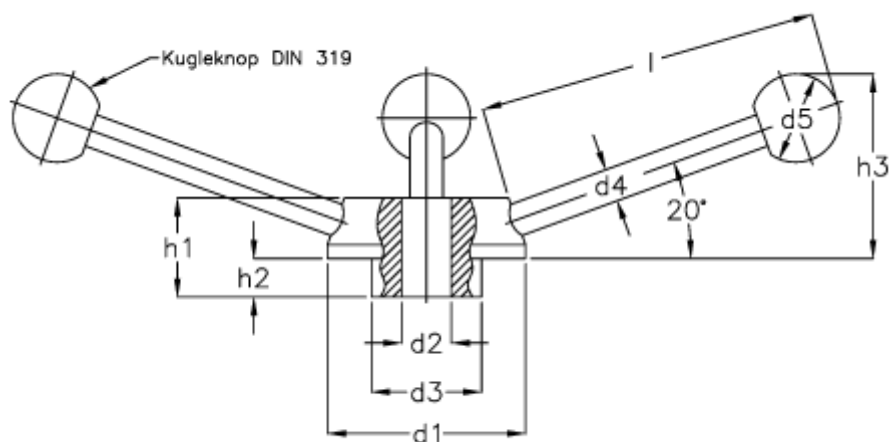

Article number: 20472286K

Description: E+G Handwheel
GN 213-100-K 24

Measures

$d1 = 100$

$d2 = B\ 24$

$d3 = 54$

$d4 = 16$

$d5 = 40$

$H1 = 52$

$H2 = 24$

$l = 170$